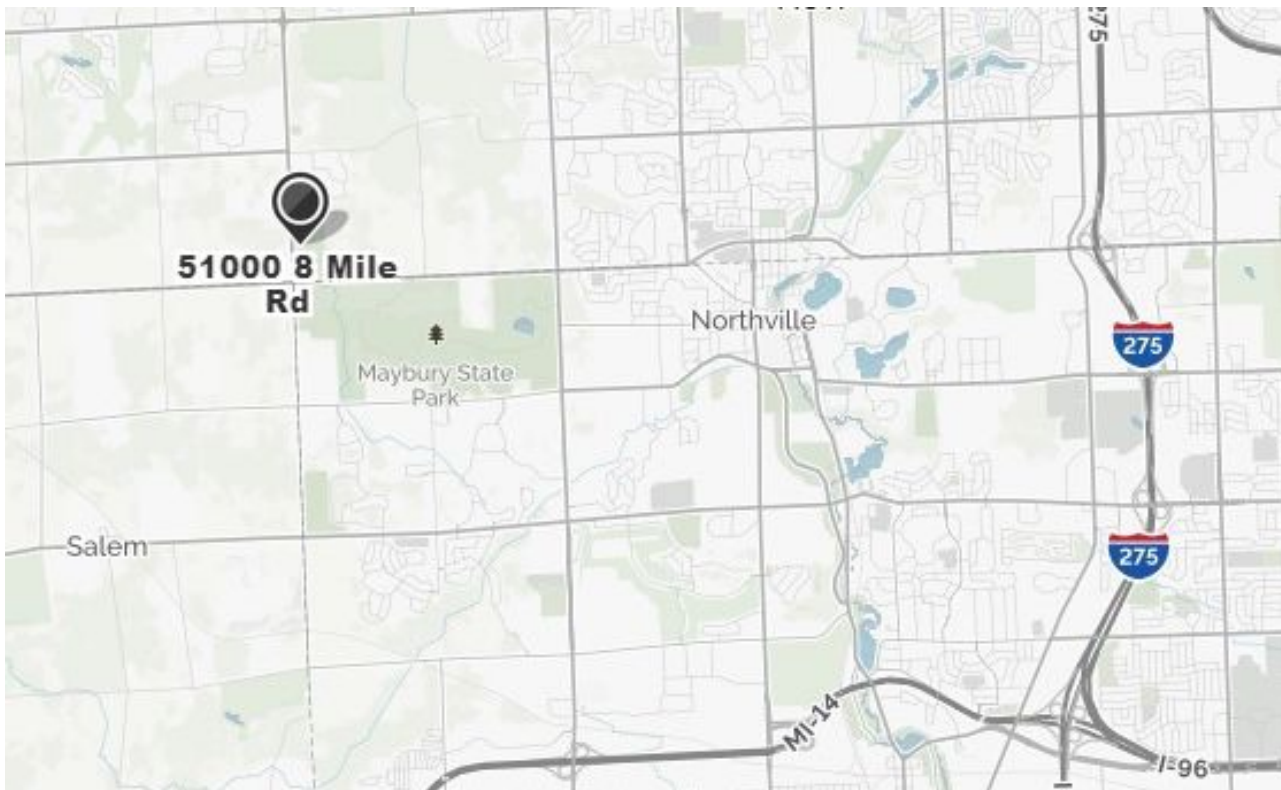

Flatland at ITC Park

Wednesday, 7-11-18, 4:00-9:00 pm

In the flatland competition, riders compete to do the best tricks on flat pavement. There is a preliminary round to decide who will compete in the final, and a battle-style final round. There are separate categories for Advanced, Jr. Expert, and Expert.

ITC Community Sports Park
51000 Eight Mile Road, Northville, MI 48167
42.435370, -83.548990

Enter this Novi City Park off of 8 Mile Rd at Napier Rd. It is north of 8 Mile Rd, Napier Rd is its west border. The park is west of Maybury State park where the Muni events are being held.

- Don't forget to bring: Flatland Cycle, Safety Gear, Racing Number, Water, Sunscreen, Insect Repellent
- About this place: Novi City park. This park is known as the premier soccer and baseball complex in the area, which plays host to many tournaments throughout the year.
- What's here: Playscapes, Tennis Courts, Picnic Shelter with Grill, Ball Fields, Paved Trails, Restrooms
- Food on site: Concession Stand near the baseball diamonds will be open from 6:00 – 8:00 pm.