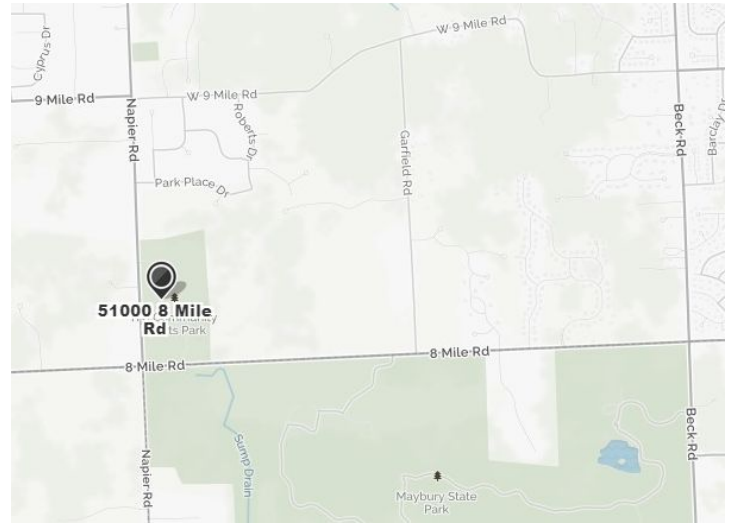

Flatland at ITC Park

Wednesday, 7-11-18, 4:00-9:00 pm

In the flatland competition, riders compete to do the best tricks on flat pavement. There is a preliminary round to decide who will compete in the final, and a battle-style final round. There are separate categories for Advanced, Jr. Expert, and Expert.

ITC Community Sports Park
51000 Eight Mile Road, Northville, MI 48167
42.435370, -83.548990

Enter this Novi City Park off of 8 Mile Rd at Napier Rd. It is north of 8 Mile Rd, Napier Rd is its west border. The park is west of Maybury State park where the Muni events are being held.