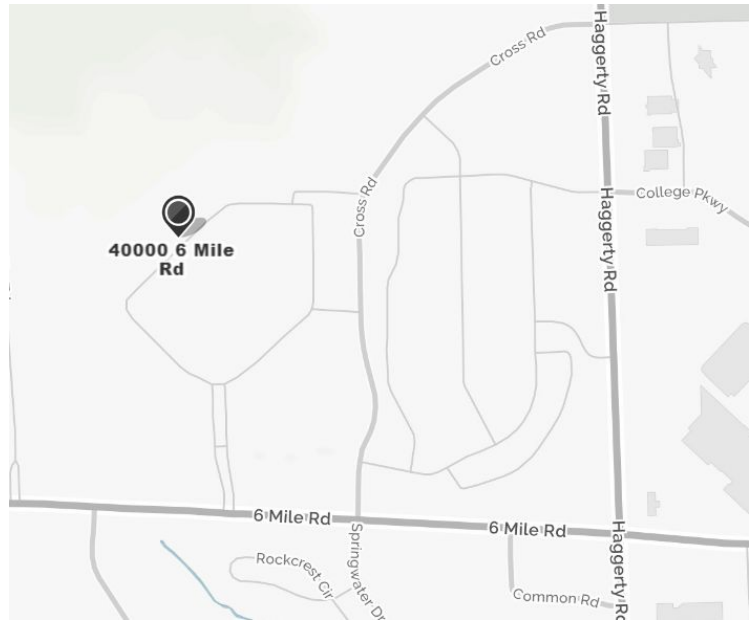

Criterion at Ward Church

Tuesday, 7-10-18, 8:00 - 11:00 am

The Criterion typically covers a distance of 5k to 10k by doing multiple laps around a technical course. This format makes the race fun for the spectators. There will be three categories for standard, unlimited and 20" for the youngest riders.

Ward Church

40000 Six Mile Rd, Northville, MI 48168

GPS: 42.414433, -83.440036 to Parking Lot

Ward Church is a large church complex in Northville, west of Haggerty Rd and North of 6 Mile Rd.

- Don't forget to bring: Distance/Racing unicycle, safety gear, racing number, **hydration**
- About this place: Ward Evangelical Presbyterian Church is a church located in Northville Township, Michigan, a suburb of Detroit.
- What's here: Restrooms, large parking lots