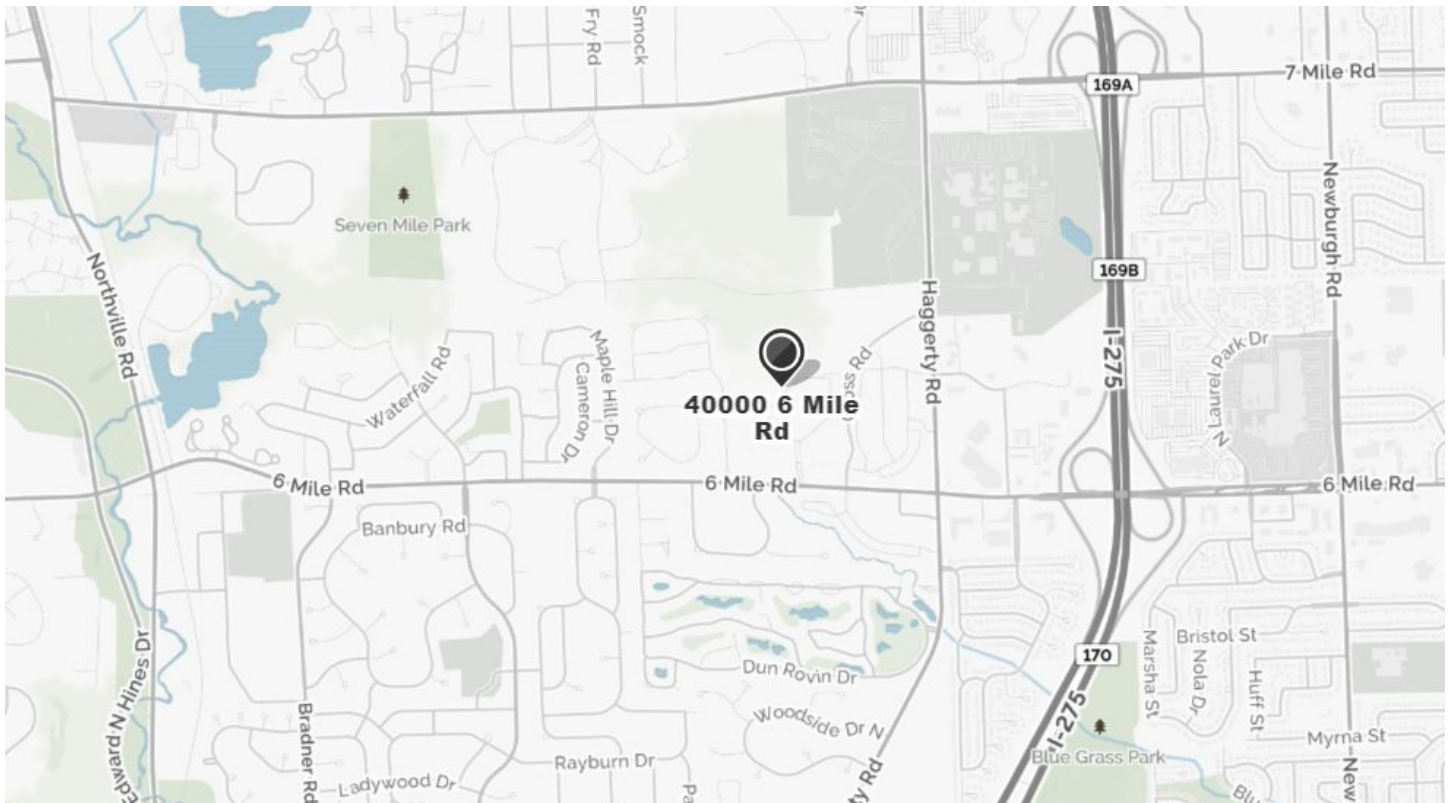

Criterion at Ward Church

Tuesday, 7-10-18, 8:00 - 11:00 am

The Criterion typically covers a distance of 5k to 10k by doing multiple laps around a technical course. This format makes the race fun for the spectators. There will be three categories for standard, unlimited and 20" for the youngest riders.

Ward Church

40000 Six Mile Rd, Northville, MI 48168

GPS: 42.414433, -83.440036 to Parking Lot

Ward Church is a large church complex in Northville, west of Haggerty Rd and North of 6 Mile Rd.

- Don't forget to bring: Distance/Racing unicycle, safety gear, racing number, **hydration**
- About this place: Ward Evangelical Presbyterian Church is a church located in Northville Township, Michigan, a suburb of Detroit.
- What's here: Restrooms, large parking lots