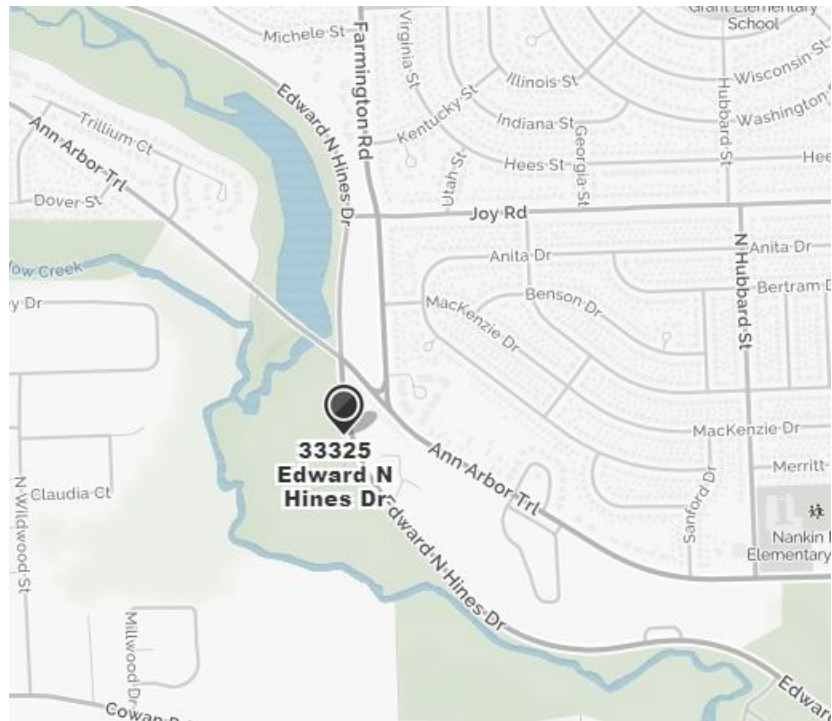

10K Race at Nankin Mills Recreation Area, Hines Park

Thursday, 7-12-18, 10:00 am – 1:00 pm

The 10k race covers a distance of ten kilometers (6.2 miles) on open roads. There are separate categories for large wheels and standard 24" wheels (20" for the youngest riders). The parkway will be closed to vehicle traffic for the race.

Nankin Mills Recreation Area, Hines Park

42.349256, -83.371880

The Nankin Mills picnic area of Hines Park does not have a street address. The area is south of the intersection of Hines Parkway and Ann Arbor Trail. The address *33325 Edward N Hines Dr, Westland, MI 48185* will get you to the area. Other map programs may take you to a slightly different location. NAUCC participants meet at the parking area on the west side of the parkway. On the east side of the parkway you'll find the nature center.

- Don't forget to bring: Racing/Distance Unicycle, Safety Gear, Racing Number, Sunscreen, Water, Insect Repellent
- About this place: Part of the Hines Park system.
- What's here: Picnic Shelter with Grill, Playscape, Ball Diamonds, Volleyball Courts, Restrooms, Off-road trails, Nankin Mills Interpretive Center, Hines Park Segway Rentals