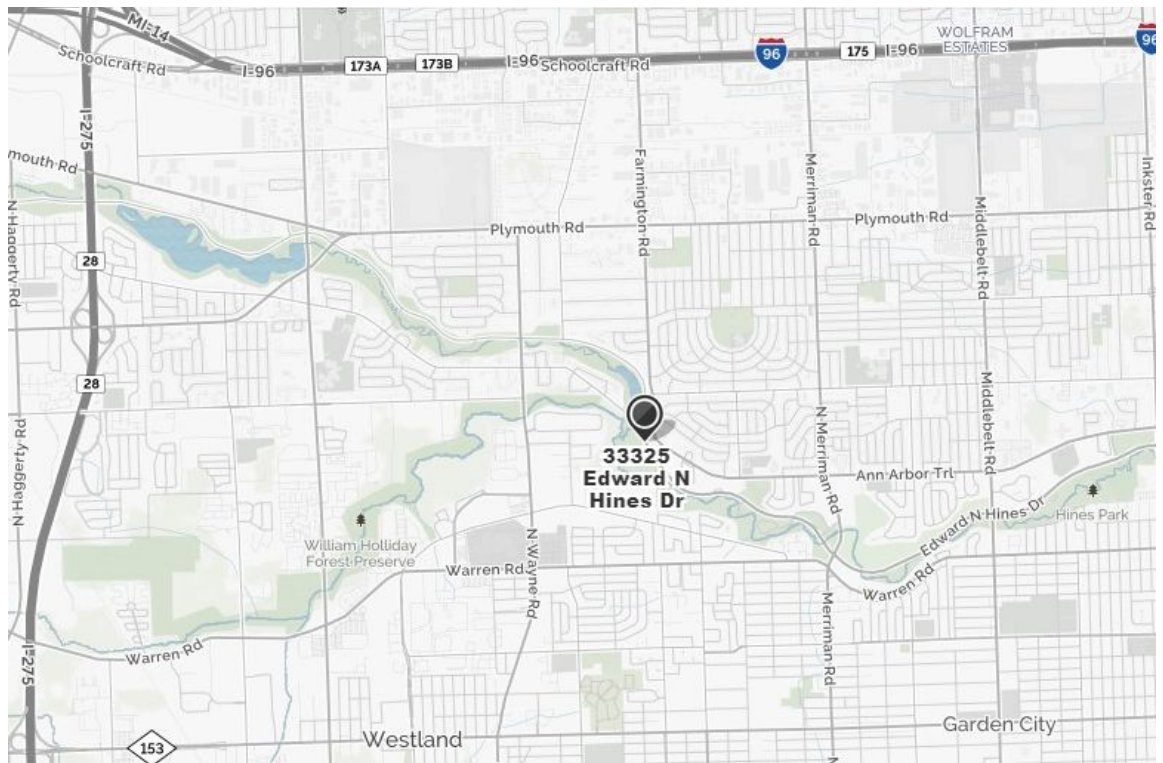

10K Race at Nankin Mills Recreation Area, Hines Park

Thursday, 7-12-18, 10:00 am – 1:00 pm

The 10k race covers a distance of ten kilometers (6.2 miles) on open roads. There are separate categories for large wheels and standard 24" wheels (20" for the youngest riders). The parkway will be closed to vehicle traffic for the race.

Nankin Mills Recreation Area, Hines Park

42.349256, -83.371880

The Nankin Mills picnic area of Hines Park does not have a street address. The area is south of the intersection of Hines Parkway and Ann Arbor Trail. The address *33325 Edward N Hines Dr, Westland, MI 48185* will get you to the area. Other map programs may take you to a slightly different location. NAUCC participants meet at the parking area on the west side of the parkway. On the east side of the parkway you'll find the nature center.

- Don't forget to bring: Racing/Distance Unicycle, Safety Gear, Racing Number, Sunscreen, Water, Insect Repellent
- About this place: Part of the Hines Park system.
- What's here: Picnic Shelter with Grill, Playscape, Ball Diamonds, Volleyball Courts, Restrooms, Off-road trails, Nankin Mills Interpretive Center, Hines Park Segway Rentals